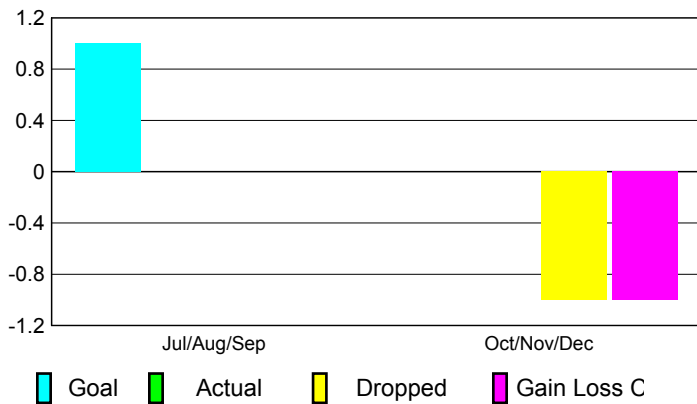

## CLUBS

**Club Results  
2010-2011**

**Clubs  
2009-2010**

Month	New Club Goal	Actual New Clubs	Actual Dropped Clubs	Gain/Loss of Clubs	Gain/Loss of Clubs
Jul/Aug/Sep	1	0	0	0	0
Oct/Nov/Dec	0	0	-1	-1	0
<b>Totals</b>	<b>1</b>	<b>0</b>	<b>-1</b>	<b>-1</b>	<b>0</b>

### Club Results 2010-2011

Goal, New, Dropped, Gain/Loss

### Comparison of Club Gain/Loss

Current Year Compared to the Previous Year